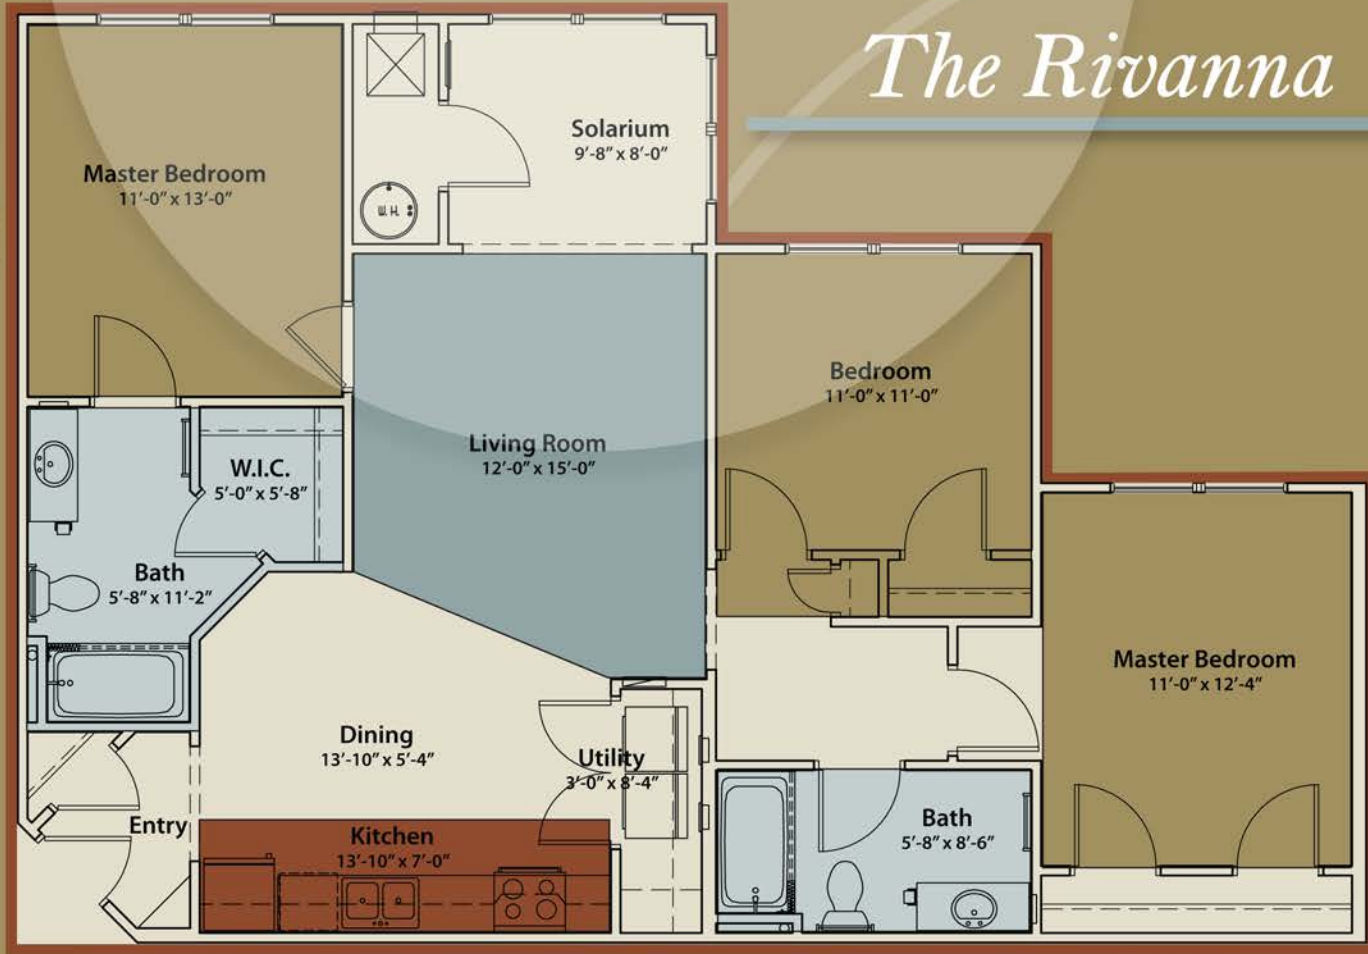

The Rivanna

Three Bedroom • Two Bath
1263 Square Feet

All dimensions are approximate